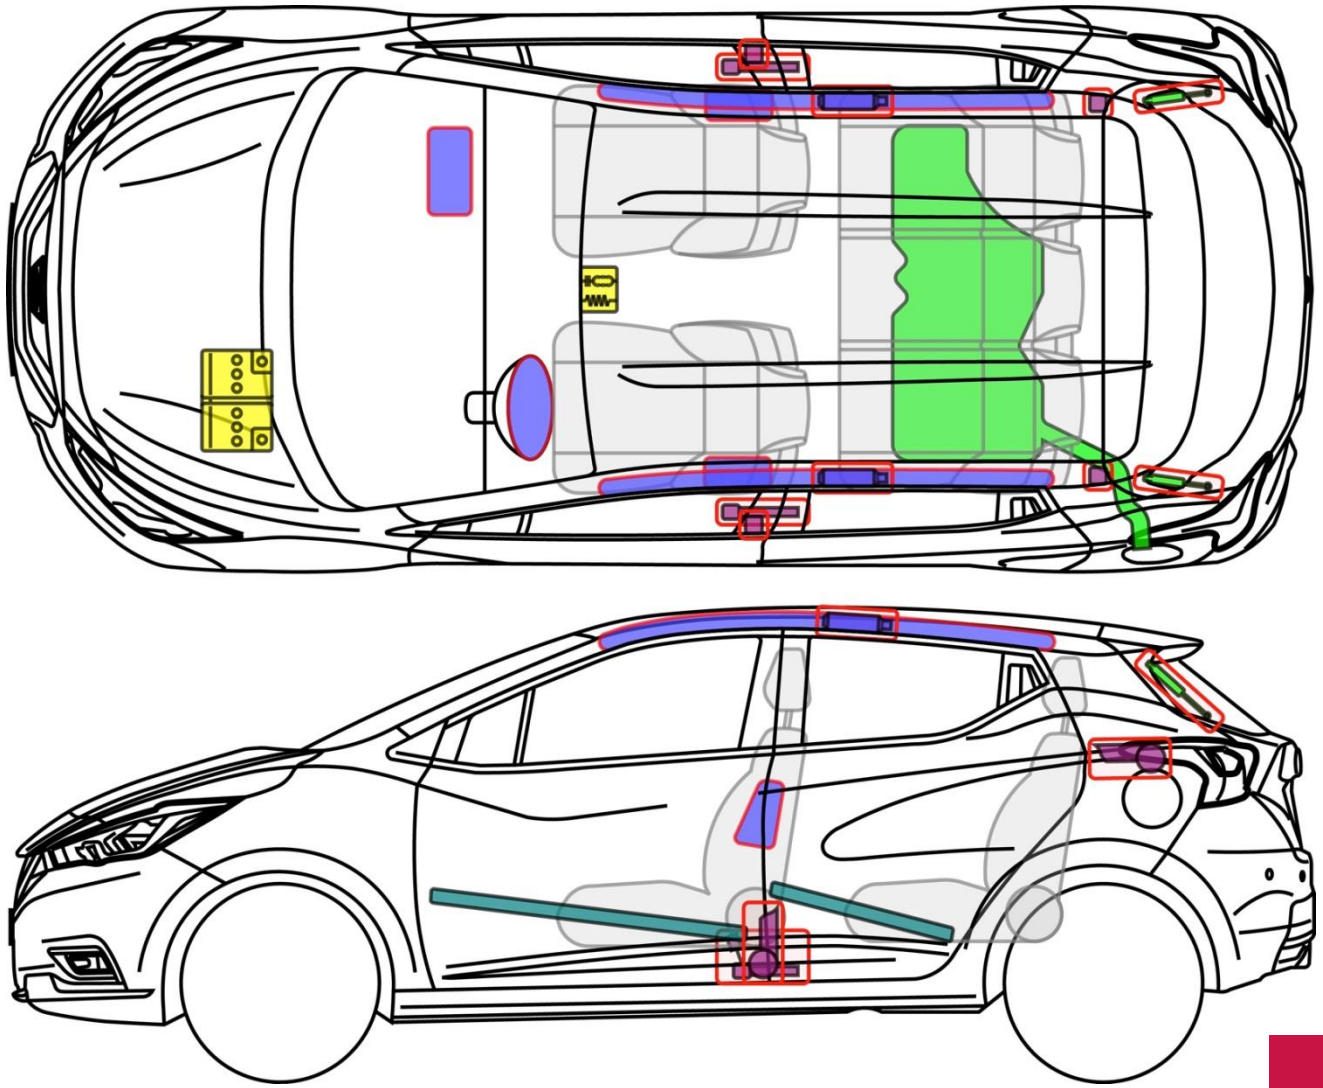

MICRA

Type: K14, 2017-

MICRA

Legend

	Airbag		Stored gas inflator		Seat belt pretensioner		SRS control unit		Pedestrian protection active system
	Automatic rollover protection system		Gas strut / Preloaded spring		High strength zone		Zone requiring special attention		
	Battery low voltage		Ultra-capacitor, low voltage		Fuel tank		Gas tank		Safety valve
	Battery pack, high voltage		High voltage power cable / component		High voltage device that disconnects High voltage		Fuse box disabling high voltage		High voltage ultra-capacitor,
	Fuel tank content Gasoline / Ethanol								